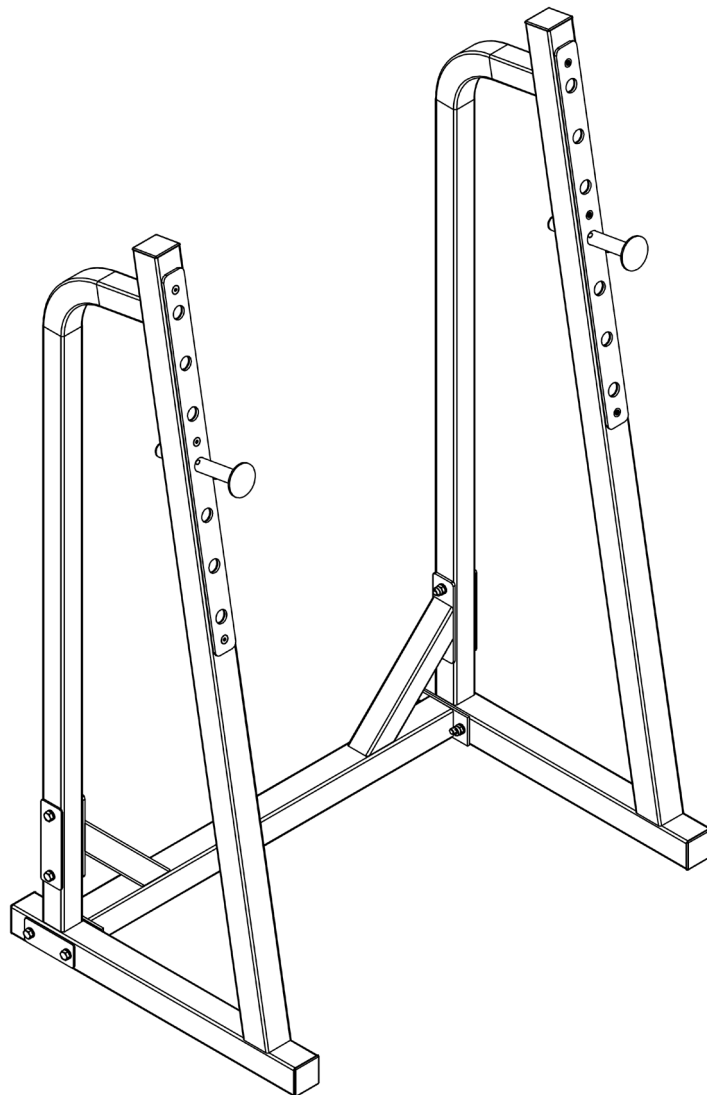

TUNTURI®

SQUAT RACK

17TSWT4000

Eksploderet tegning

Del Liste

Nr.	Beskrivelse	Antal
1	MAIN FRAME	2
2	CONNECTION	1
3	BAR HOLDER	2
4	REINFORCEMENT PLATE	2
5	REINFORCEMENT PLATE (SHORT)	2
6	BOLT M10*75 + TWO WASHERS 10 + LOCK NUT M10	4
7	BOLT M10*85 + TWO WASHERS 10 + LOCK NUT M10	4