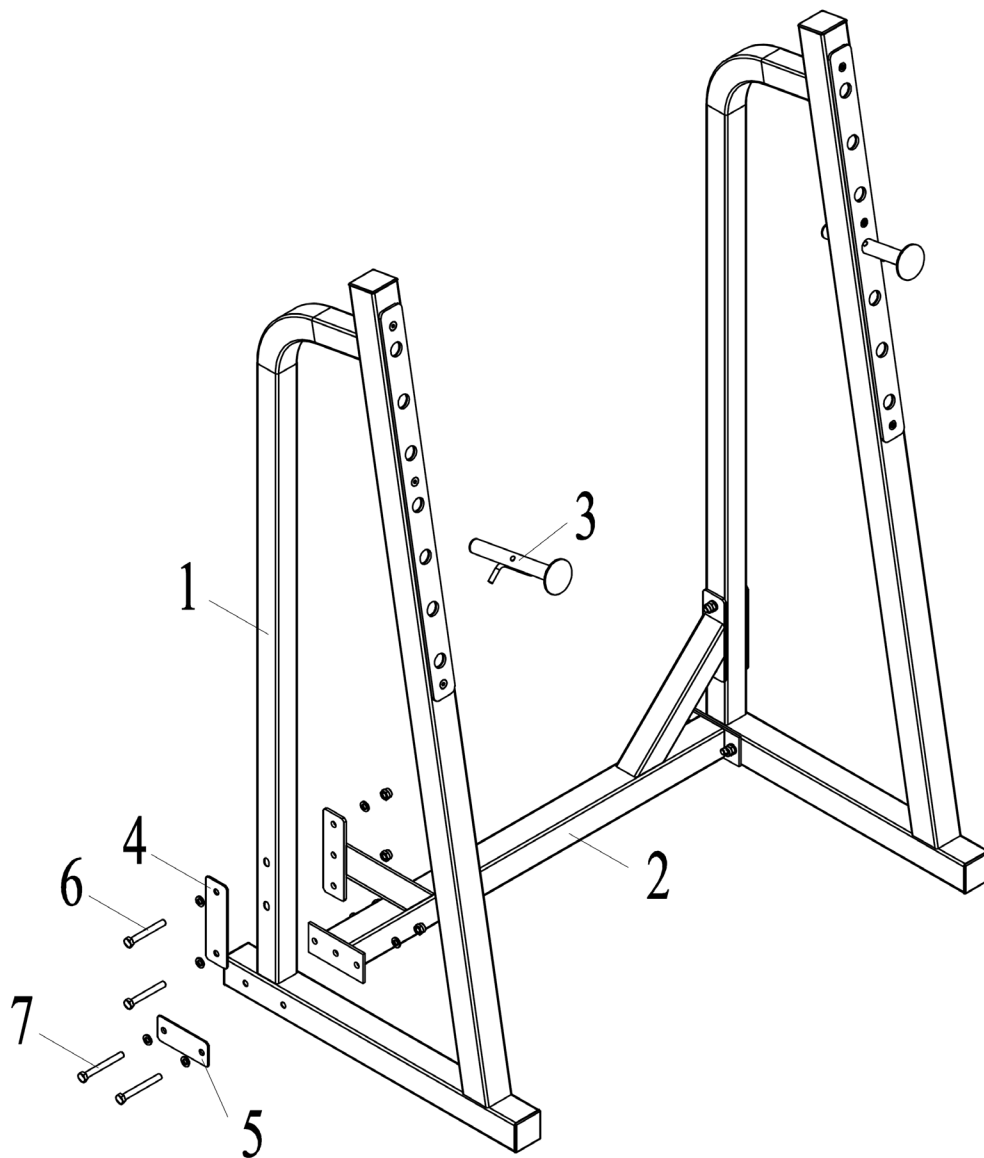

TUNTURI®

SQUAT RACK

17TSWT4000

Eksploderet tegning

Del Liste

Nr.	Beskrivelse	Antal
1	MAIN FRAME	2
2	CONNECTION	1
3	BAR HOLDER	2
4	REINFORCEMENT PLATE	2
5	REINFORCEMENT PLATE (SHORT)	2
6	BOLT M10*75 + TWO WASHERS 10 + LOCK NUT M10	4
7	BOLT M10*85 + TWO WASHERS 10 + LOCK NUT M10	4